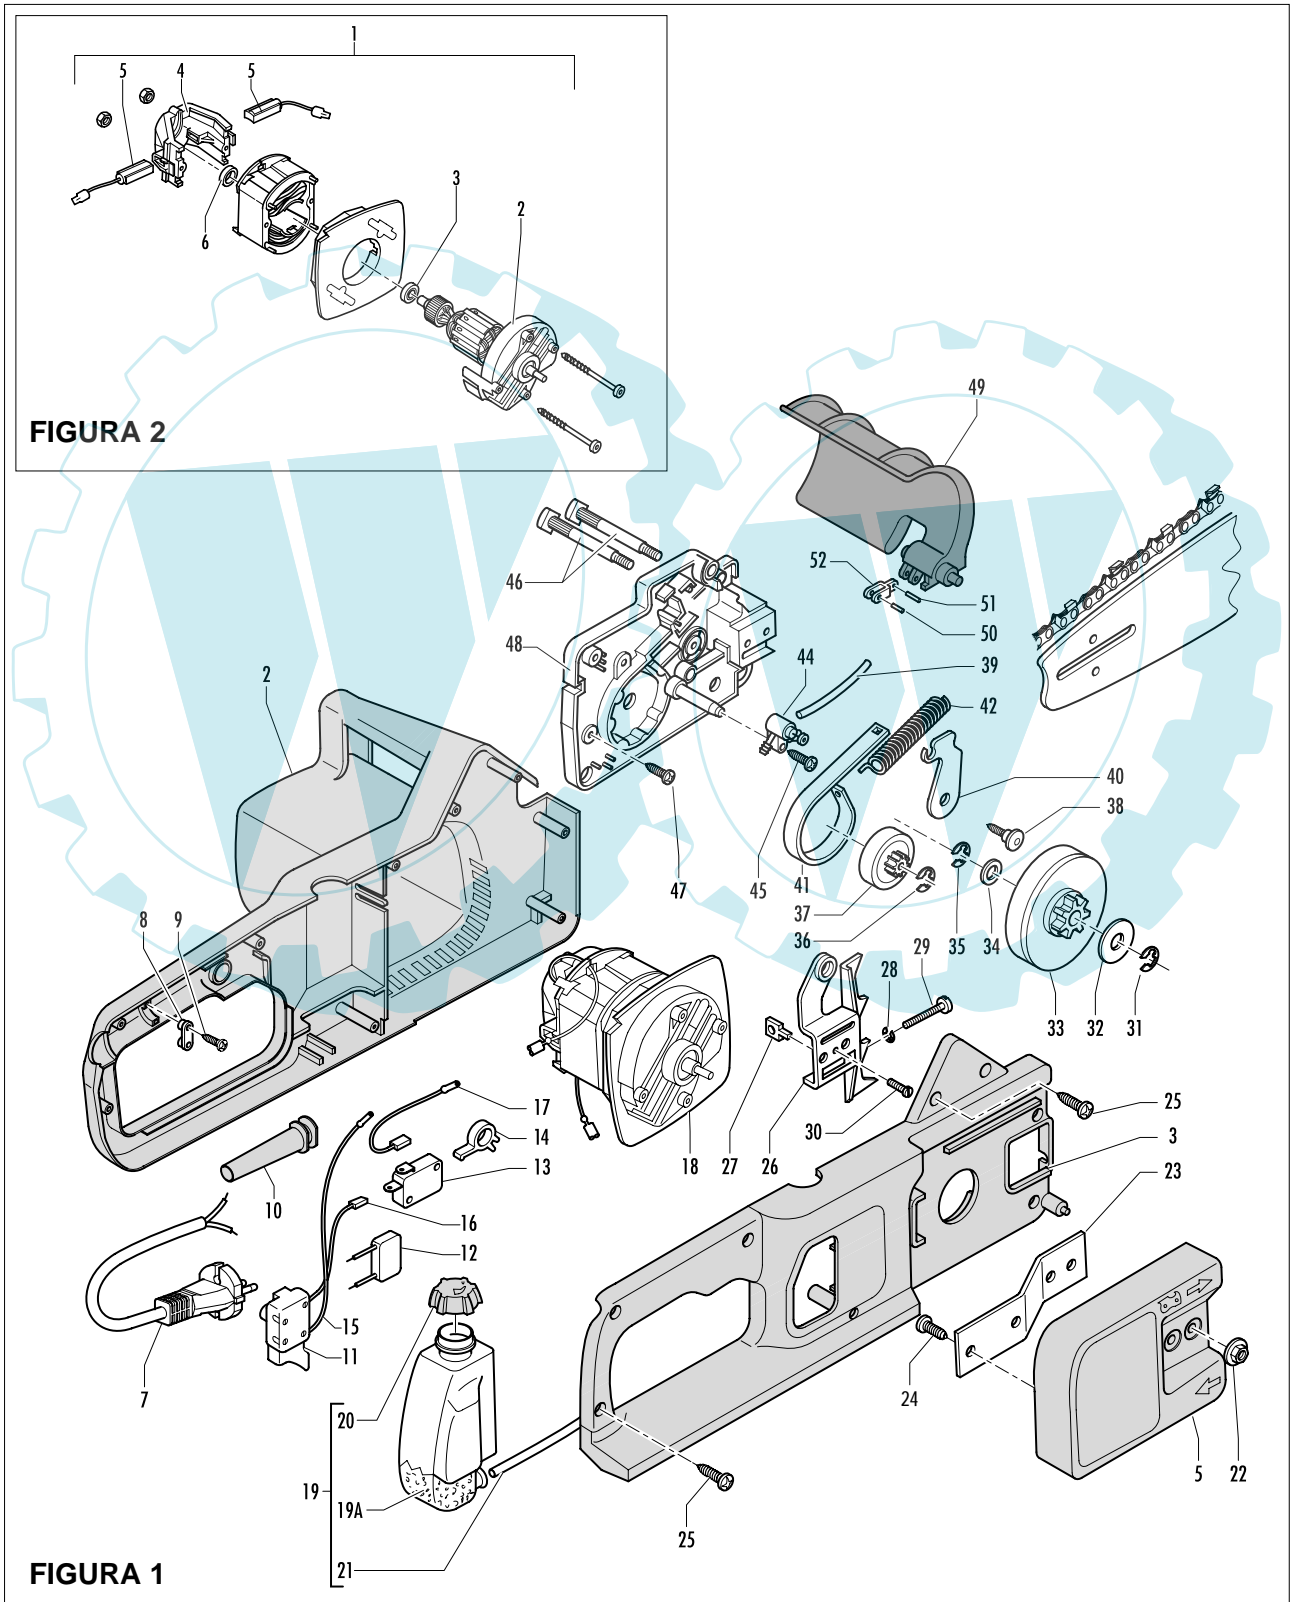

brand	PARTNER

date	MAR/03	SHEET 1/2

Model	Prefix
P 1435	02

Product number
953900413